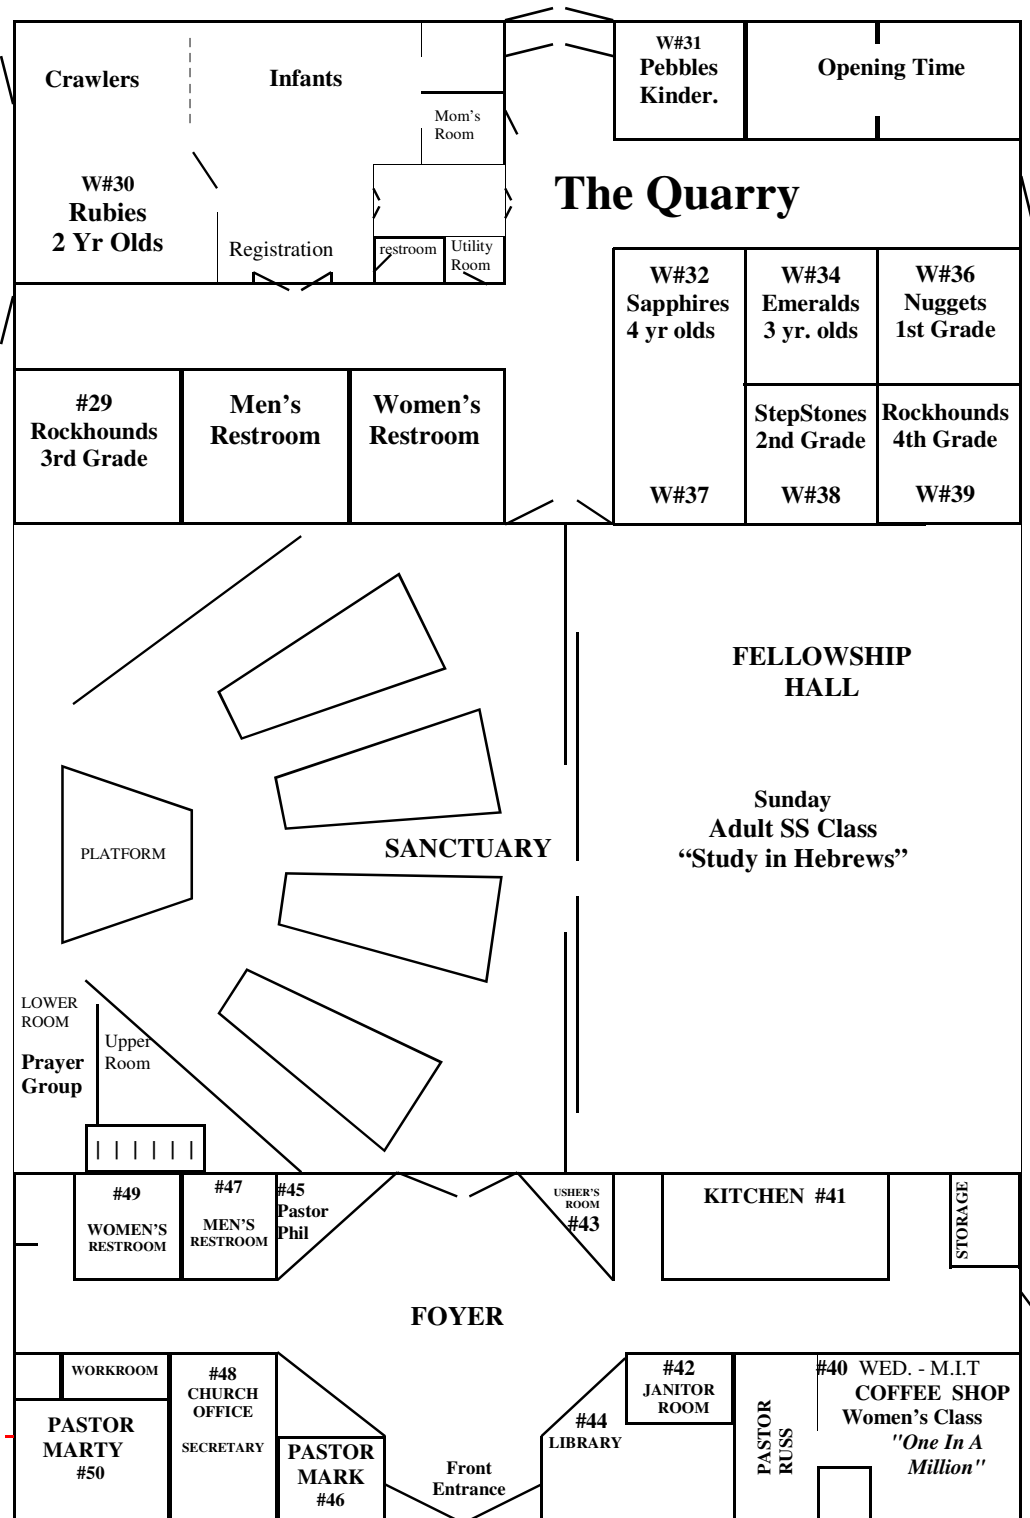

## SUNDAY SCHOOL 2010 Spring Quarter

**ADULTS MEET IN:**  
 Fellowship Hall  
 Lower Room  
 Coffee Shop (Rm 40)  
 Family Life Center

**CHAPEL**  
 Rockhounds 5th-6th  
 Junior High

**QUARRY-WEST CE ADDITION**  
 Nursery  
 2-4 yr olds  
 K - 4th Grades

**FAMILY LIFE CENTER**  
 Sr Hi Youth  
 Adult Class  
 Men's Class

**Family Life Center**

North